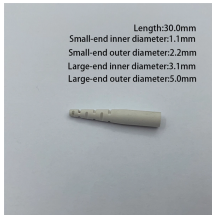

SFP vs SFP28 vs QSFP28 vs QSFP-DD/OSFP: 2026 Data Center Optical Transceiver Selection Guide
An engineer-focused, “just tell me what to ...

Powered by Greylock and Delphi DSP ASICs, and silicon photonic integrated circuits (PICs) for an optimized co-packaged design with 3D Siliconization. Supports an expansive list of interoperability ...