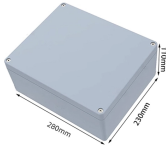

Access over 5 verified Fiber Optical Cable buyers in Zimbabwe with detailed shipment insights — including pricing, volumes, trade routes, and supplier connections.