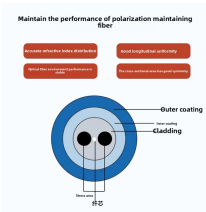

The company mainly produces XQJ steel series cable trays, LQJ aluminum alloy series cable trays, and NDH fireproof series cable trays. Our cable trays are divided into cable trunking, ladder type cable ...