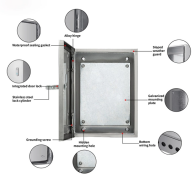

Design engineers or buyers might want to check out various Light Cable Tray factory & manufacturers, who offer lots of related choices such as cable tray, frp cable tray and cable ladder.

Energy-efficient LED lighting has become the standard for modern cable tray installations due to its superior performance and sustainability. Designed for direct attachment to the top or side of cable ...

Channel Cable Tray is a fully enclosed cable bridge. It is suitable for laying computer cables, communication cables, thermocouple cables and other control cables of highly ... [Learn More](#)

The Ladder Tray features light, rugged, tubular steel construction. It is designed for mechanical support and strain relief in long runs of cable and creates a smooth gradual bend for cable.

Cablofil is the global gold standard for total cable management. Explore the one-stop shop for innovative, fast, and dependable cable management systems including wire mesh tray, ladder cable ...

China Cable Tray, Fittings, Elbow, offered by China manufacturer & supplier -Jiangsu Holdee Electric Co., Ltd., page1