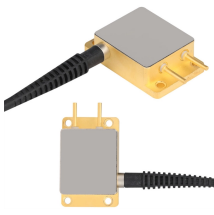

Estimated Lead Time : Usually ships in 1-10 working days. We offer very attractive prices for Yamatake product. We are an international supplier of industrial automation and process control components ...