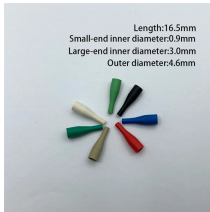

Buy Xiaomi 10 Gigabit Router WiFi 7 2GB RAM Dual 10G Network Port 2.5G x 4 ...