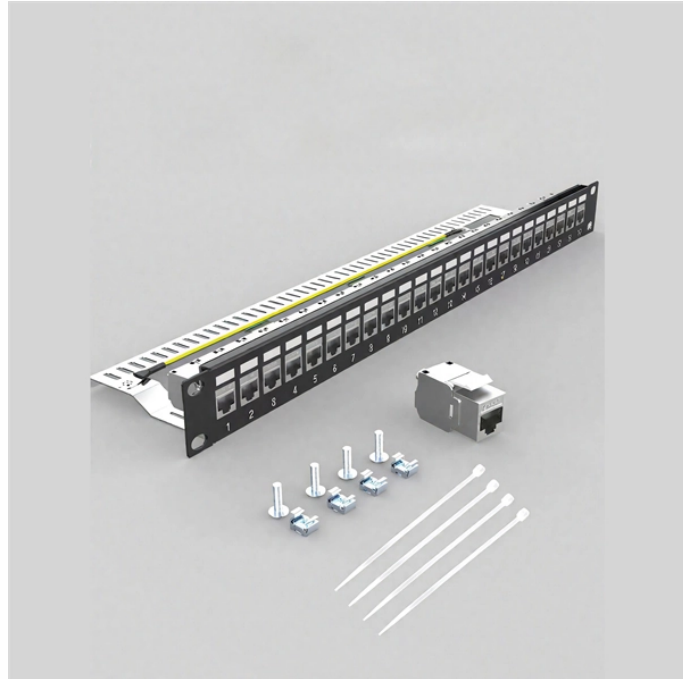

XGPON Optical Module Recommendation

XGPON Optical Module Recommendation

Among them, GPON, XG-PON, and XGS-PON are the most widely adopted standards, each supporting different speeds and use cases while retaining the simplicity and cost-efficiency of ...

An XGPON SFP+ (Small Form-factor Pluggable Plus) transceiver is a small, pluggable module that supports the XGPON standard and can be used in various network equipment such as OLT (Optical ...

GPON is a gigabit passive optical network technology and is to date the most widely used mainstream optical access technology. GPON is defined by ITU-T Recommendation G.984.x.