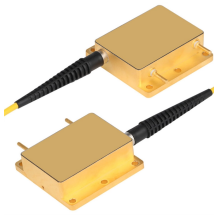

Wxqgm Tubular Busbar

Wxqgm Tubular Busbar

From copper bus bar fabrication to plating, coating, and assembly, Wesgar's integrated manufacturing consistently meets the most demanding requirements for electrical and power applications.

These grounding bus bars are highly customizable, featuring a variety of hole and slot patterns to meet specific project requirements. Burndy offers custom bus bar lengths up to 12 feet, allowing for tailored ...

A busbar receives power from your supply point and then distributes it to multiple output circuits. To efficiently manage high currents, busbars are often solid, bare conductors. Because they are typically ...

The busbar disperses the heat generated during electricity transmission and distribution to the external environment effectively. The body of the busbar system, made from hardened aluminum profiles or ...