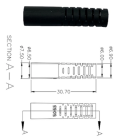

Precision Programmable Resistors are the perfect replacement for any "old school" decade resistance box or resistor substitution device and in many cased multi-thousand dollar high precision units and ...