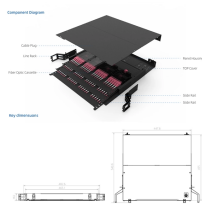

An appropriate cup material should be selected. Furthermore, since suction cups are manufactured for use with industrial products, they should not come into direct contact with medicines, food products, etc.