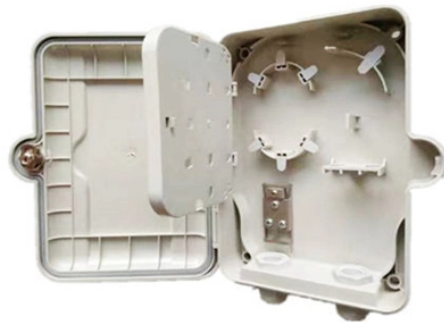

Wiring method for suction cup distribution box

Wiring method for suction cup distribution box

Whether you are using a standard or custom option, air nodes should be used to connect the suction cups and the air tubing, and to prevent air leakage as much as possible.

Secure the assembled base bottom and suction cup to the base of the light assembly using the included 10-32 x 3/4" screws and the #10 nuts and lock washers included with the light assembly (see figure ...

When the ejector suction port is covered and made airtight, the suction flow becomes zero and vacuum pressure is at the maximum value (P_{max}). When the suction port is opened gradually, air can flow ...

Robotic Arm With Vacuum Suction Cup for Pick and Place In this tutorial, we will build a robotic arm with a vacuum suction cup that can enable you to pick up items in one location and place ...

An appropriate cup material should be selected. Furthermore, since suction cups are manufactured for use with industrial products, they should not come into direct contact with medicines, food products, etc.