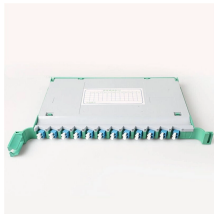

The Norden 1311-156610BK is a single section cabinet (600 x 600mm) from the Easycab range. Designed for home/office environments, the cabinet is suitable for standing or wall mounting and ...