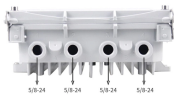

Wiring cabinet 600x600x800

Wiring cabinet 600x600800

Our range of 600mm wall mounted data cabinets have been designed with ease of installation and maintenance in mind. The high specification of the cabinet means it's suitable for almost any data ...

This cabinet offers an adjustable center shelf and cable management cut-outs, making it perfect for organizing printers, game consoles, or charging stations. The two doors provide hidden storage for ...

The top-hinged, diagonally-cut, removable cover and cabinet are designed for easy, one man opening. Recessed door and low sill provides improved access to interior terminations.

Yizosh Metal Garage Storage Cabinet with 2 Doors and 5 Adjustable Shelves - 71" Steel Lockable File Cabinet, Locking Tool Cabinets for Office, Home, Garage, Gym, School (Black)