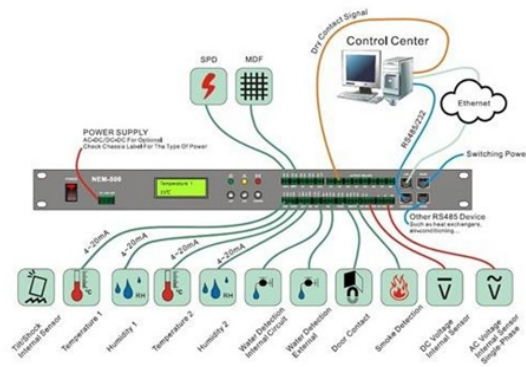

## Wireless Access Switch

This bundle includes a EAP610 Wifi 6 wireless Access Point and a LS108GP PoE Switch w 8 PoE+ Ports at 62W total budget. The TP-Link EAP610 V2 is a high-performance Wi-Fi 6 access point ...

Let the network do the talking. Find access points and switches designed for small business. Get Wi-Fi up and running in minutes.

TP-Link AC1200 Wireless Gigabit Access Point - Desktop WiFi Bridge, MU-MIMO & Beamforming, Supports Multi-SSID/Client/Range Extender Mode, 4 Fixed Antennas, Passive PoE Powered (TL ...

Access points help extend your WiFi network by creating additional wireless coverage areas. They connect to your main router or switch via Ethernet and broadcast WiFi signals to areas where your ...

These switches add wireless functionality to your existing electrical system, so you can control your lights, ceiling fans, and other devices from your smartphone or tablet. We've tested dozens of Wi-Fi ...