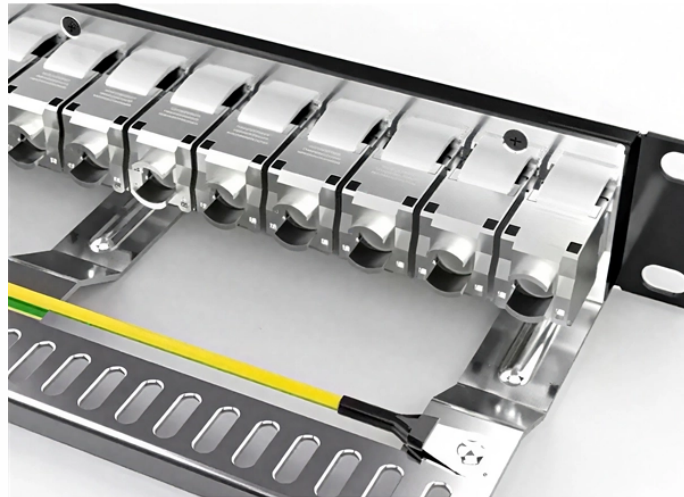

Wired beam splitter

Wired beam splitter

ProFlux[®] wire-grid Polarizing Beamsplitters (PBS) are optimized for 45° and can be used for imaging and non-imaging applications for display products and scientific instruments.

Beamsplitters operate by splitting light based on reflection/transmission (R/T) ratios or specific properties like polarization or wavelength. Available in cube and plate configurations, these versatile ...

Our ProFlux[®] wire-grid polarizing beamsplitters are optimized for 45° and can be used for imaging and non-imaging applications for display products and scientific instruments.

Wire Grid Polarizing Cube Beamsplitters consist of a wire grid polarizer cemented between two precision high tolerance right angle prisms. An anti-reflection coating has been applied to each face of the ...

The ICE Cube™ is assembled by embedding our polarizing beam splitter plate between two AR coated glass prisms. These cubes are designed with Nanowire® grid structures centered on the hypotenuse ...

struct The Moxtek® wire grid polarizer technology offers a reliable, highly durable solution to high quality LCoS display technology with a perfect polarization match to the LC . mager. Recent improvements ...