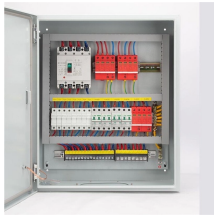

Wired beam splitter

Wired beam splitter

ProFlux[®] wire-grid Polarizing Beamsplitters (PBS) are optimized for 45° and can be used for imaging and non-imaging applications for display products and scientific instruments.

Beamsplitters operate by splitting light based on reflection/transmission (R/T) ratios or specific properties like polarization or wavelength. Available in cube and plate configurations, these versatile ...

Our ProFlux[®] wire-grid polarizing beamsplitters are optimized for 45° and can be used for imaging and non-imaging applications for display products and scientific instruments.

Wire Grid Polarizing Cube Beamsplitters consist of a wire grid polarizer cemented between two precision high tolerance right angle prisms. An anti-reflection coating has been applied to each face of the ...

This cube separates the s- and p-polarized components by reflecting the s-polarized component at the wire grid, while allowing the p-polarized component to pass. Due to surface reflections, the reflected ...