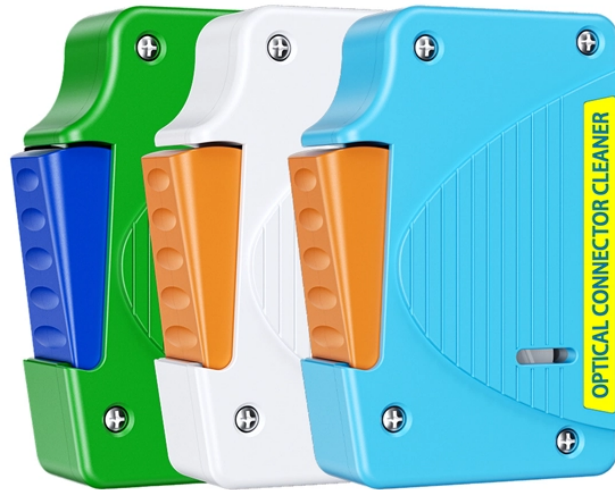

Wholesale of Stainless Steel Metal Cable Trays in Portugal

Wholesale of Stainless Steel Metal Cable Trays in Portugal

We are proud to be Europe's leading manufacturer of Stainless Steel Wire Basket & Cable Tray Systems. With various ranges available, from Medium to Heavy Duty, Straight Edge, Return Flange ...

Cable trays, In order to transport and protect electrical cables in a safe way, in accordance with the weight and width of the cable ...

Find the best wholesale price Andorra Metal Mesh Cable Tray Wholesale Online. Opentip offers a great selection of Andorra Metal Mesh Cable Tray Wholesale at discount prices. High quality, fast ...

Our Cable Tray is the perfect product for all sectors because it is available in various sizes, shapes, and colors. We have a manufacturing facility on-site with modern equipment and advanced technology for ...