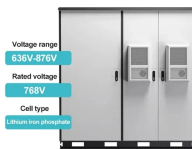

Shop industrial network switches for reliable connectivity in harsh environments. PoE switches, managed switches, and unmanaged ethernet switches for industrial automation.