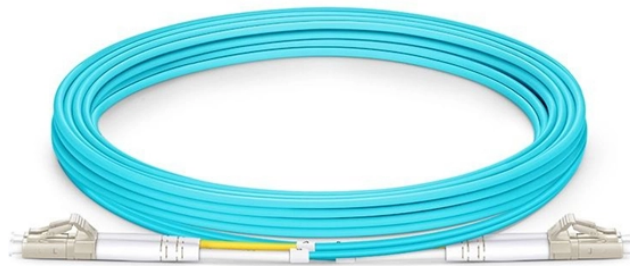

Wholesale of Explosion-proof Distribution Box Parts in Syria

Wholesale of Explosion-proof Distribution Box Parts in Syria

We supply certified explosion proof distribution box & Atex Transformer -Appleton, ATKON, CZ, CEAG, brands for safe and reliable industrial use.

These are available in a range of materials including Stainless Steel, GRP & Sheet Steel from IP42 (Indoor) to IP 66 (Outdoor) Applications.

CZ Electric Co., Ltd is a China explosion-proof electrical manufacturers and explosion-proof electrical factory, We specialize in wholesale explosion-proof electrical.

- The Waddah Distribution Box 220x170x120 is a durable and versatile electrical enclosure designed to provide protection and organization for electrical components in various applications.

BARTEC offers one of the most extensive ranges of explosion-proof and substance-resistant components, devices, and systems for controlling, switching, and connecting for hazardous areas ...

Equipped with specialized hinge structure, which can prevent the flameproof joints from damage when opening and closing the panels, and greatly prolong the service life of box. The boxes can be ...

Durable Hexlon Explosion Proof Distribution Boxes and Electrical Enclosures, IECEx and ATEX certified for Zone 1 and Zone 2.