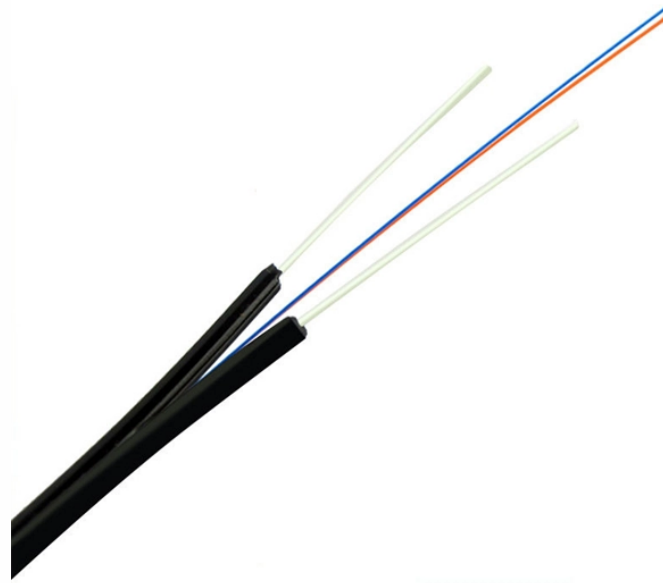

Wholesale Matrix Fiber Optic Sensors at Factory Prices