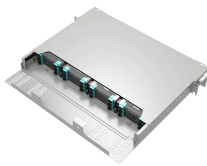

The distinctive slot pattern on Swifts cable tray systems provides installers with total flexibility for the positioning of nuts and bolts, cable ties and all ancillary items.

Cable Trays are designed to meet most requirements of cable and electrical wire installations and comply to local and international standards of fabrications and finishes.

Single Rail Cable Tray is generally used for low voltage and power cables installations where maximum cable freedom, side fill, and speed to install are factors.

Thanks to innovation and improved technology, we have evolved into a one-stop shop for SS Cable Tray manufacturers. Our highly educated expert closely monitors every aspect of manufacturing and ...

Bahra Electric Cable Trays are an essential component of any well-designed electrical infrastructure, providing a safe, organized, and easily accessible pathway for routing and managing cables, wires, ...