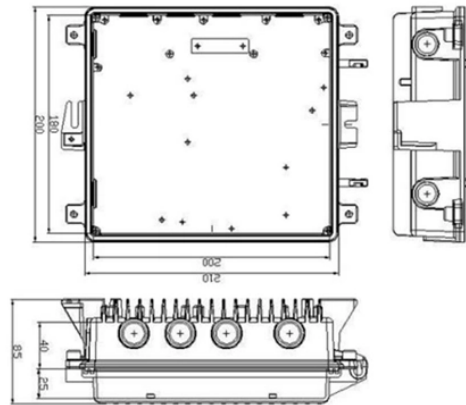

White cabinet door electrical distribution box

White cabinet door electrical distribution box

| | |
|---|---|
|  | <p>Description: Hubbell RU100W Under Cabinet Distribution Box, For Slim, Met White Technical Description: Power Distribution Type; Metal Material; White Color; 5.57 Inch; 1.55 Inch; 3.4 Inch; UL, ...</p> |
|---|---|

| | |
|---|--|
|  | <p>Electrical & Electronic Wiring Devices Residential Devices Under Cabinet Power Distribution Under Cabinet Distribution Box, For GFCI, Metallic, White</p> |
|---|--|

| | |
|--|--|
|  | <p>GFCI Power Distribution Box, Corner Mount Under Cabinet Electrical Box, White Nylon Compact Wall Mount with Pre-Drilled Holes, Replacement for Bryant RU270W, Home/Commercial</p> |
|--|--|

Undercabinet Distribution Box, Slim Type, (1) Decorator Opening, Metallic, White. These boxes comply with the NEC® for kitchen receptacles, with placement not more than 20 inches above the counter ...