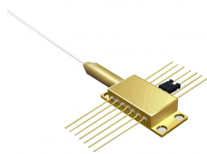

Hubbell Wiring Devices RU100W 5.57 x 3.4 x 1.55 Inch White Metal Under Cabinet/Counter Power Distribution Slim Box Manufacturer: Hubbell Wiring Device | Catalog # RU100W | Cooper Electric ...