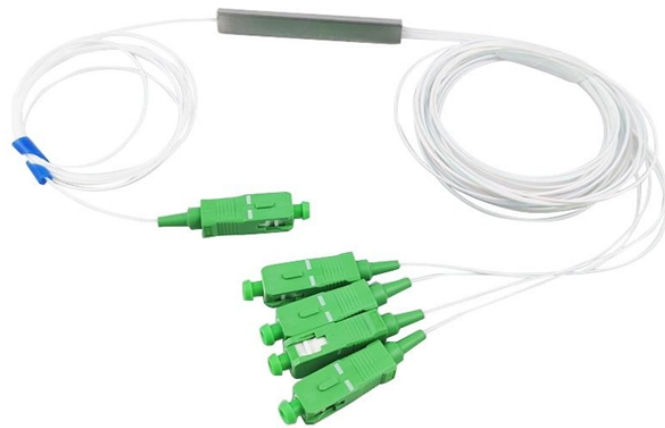

Which type of electrical distribution box is more expensive

Which type of electrical distribution box is more expensive

From basic metal boxes to AI-powered energy hubs, distribution systems are becoming the unseen foundation of smart buildings. Prices might seem steep for advanced units, but they pay dividends in ...

Labor, permits, and additional features can also increase the price of distribution box. Basic plastic boxes found online may cost less than \$1, while high-capacity or specialized units can reach ...

Your electrical meter box, mounted onto your outdoor main breaker panel or inside a wall, collaborates with the load center to safely distribute the correct amount of electricity to every room and outlet in ...