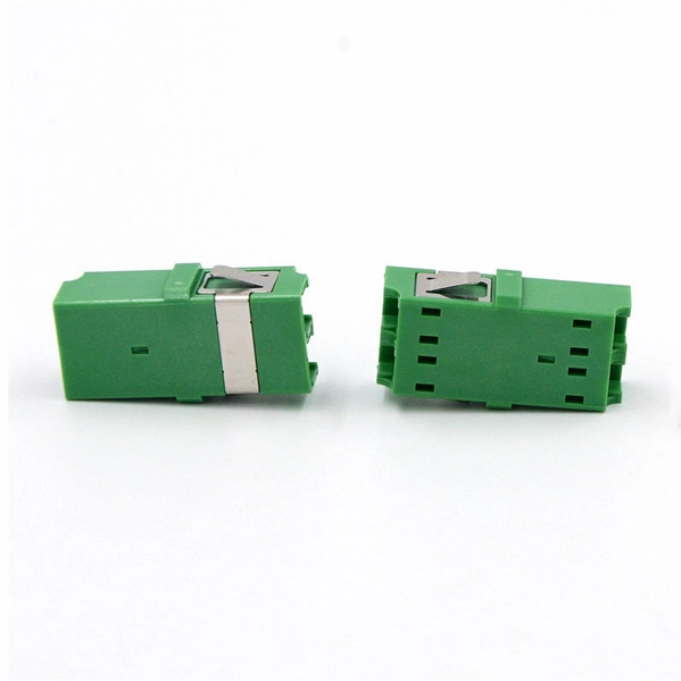

## Which professional tray-type cable tray manufacturer is the best

## Which professional tray-type cable tray manufacturer is the best

Snake Tray is a leading cable tray manufacturer, offering a diverse product line that includes aluminum and steel cable trays. Their commitment to innovative cable management solutions helps reduce ...