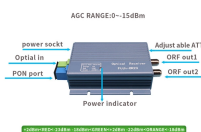

Simplify cable setups with the right tools. Compare cable managers and patch panels to keep workspaces and network systems clean and organized.