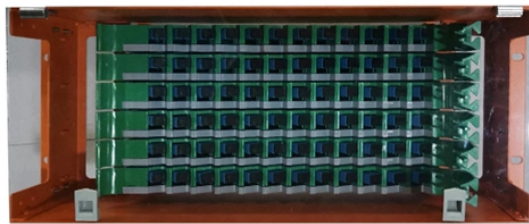

Which is better LC or fiber optic patch panel

Which is better LC or fiber optic patch panel

This guide provides a fully updated and industry-ready overview of LC fiber optics, explaining the origin and design of LC connectors, their key features, and the complete ecosystem of ...

Compare LC, SC, FC & ST fiber-optic connectors — size, coupling, and ideal use cases — to help you choose the best fit for your network setup.

Although LC|SC fiber patch cords are most commonly used in fiber networks, MTP|MPO fiber patch cords are becoming increasingly popular in modern high-speed deployments.

Compare SC and LC patch cords: size, density, performance, and applications. Learn which fiber connector fits telecom, data centers, or enterprise networks.

Learn when to use MPO aggregation assemblies vs LC patch cables in high-density data centers. A practical guide for system integrators on scalability, compatibility, and performance.