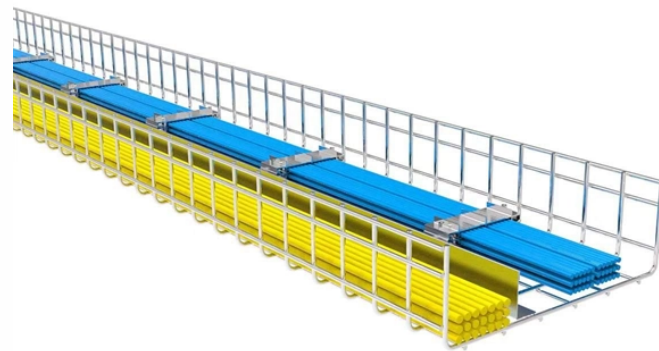

## Which fiber optic cable cores are best for a fiber optic splitter

## Which fiber optic cable cores are best for a fiber optic splitter

	<p>Employing excellent fused biconical taper (FBT) technology, Lfiber can fabricate desired large core fiber coupler (multimode fiber optic splitter) with precise operating wavelengths and coupling ratios.</p>
---	---