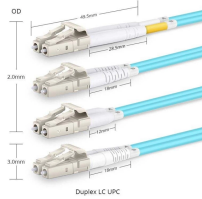

Learn what to look for in a coupler fiber optic, including types, specs, and key buying considerations for reliable performance.

Our Multimode Fiber Optic Couplers come standard with 62.5/125 μm fiber, with low insertion loss and a broad operating wavelength range from 800 to 1600 nm. The 1x2 and 2x2 couplers are offered in ...