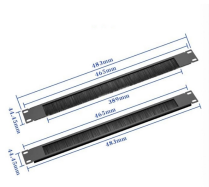

Working across 76 countries and 50,000 locations worldwide, Raritan boasts award-winning hardware and software solutions that stand to increase energy efficiency and productivity. ...