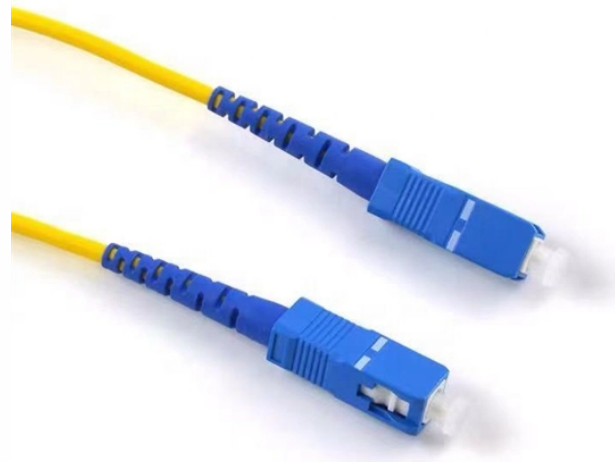

Which Romanian intelligent power distribution cabinet manufacturer is the best