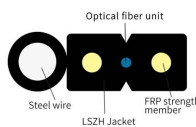

Discover all relevant Electric Control Panel Manufacturers in Romania, including SC ELECTRIC CONTROL SRL and iDES Electric