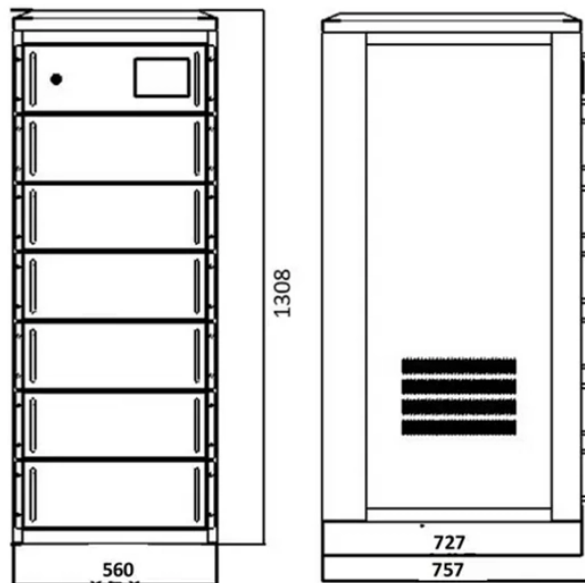

## Overview

Whether you're riding Core, Naish, Duotone, Ozone, or North, you'll learn how to identify loop vs knot setups, swap pigtails step-by-step, and protect your line strength with proper figure-eight knots. The nRF5340 is the world's first wireless SoC with two Arm® Cortex®-M33 processors. The combination of two flexible processors, the advanced feature set, and an operating temperature up to 105 °C, makes it the ideal choice for LE Audio, professional lighting, advanced wearables, and other complex. Our picks offer a good mix of performance, durability, and fun on the slopes. Atomic Bent 110 The Atomic Bent 110 hits a perfect sweet spot between deep-snow float and freestyle agility, making it one of the most versatile skis in the Bent family. With HRZN 3D tips. Our patch cords and pigtails comply with industry optical and mechanical requirements and they're available in 1- and 2-fiber combinations for your convenience. No confusion, no part hunting, just results. Repair-first mindset, replace the connector, fix faster, skip full harness replacements.