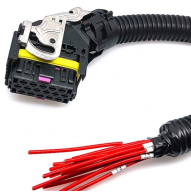

Brunei is an energy-rich sultanate on the northern coast of Borneo in Southeast Asia. Brunei boasts a well-educated, largely English-speaking population; excellent infrastructure; and a stable government ...

Get an overview of Brunei's art, culture, people, environment, geography, history, economy and its government. The Sultanate of Brunei's heyday occurred between the 15th and 17th centuries, when ...