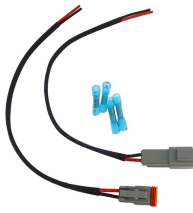

Heavy duty cable trays and cable ladders are manufactured from pre-galvanized or hot-dipped galvanized sheet metal, designed to meet ideal environmental working conditions for indoor and ...