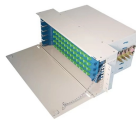

The Hot Dip Galvanized Cable Trays by Superfab Inc offer unmatched durability, ...