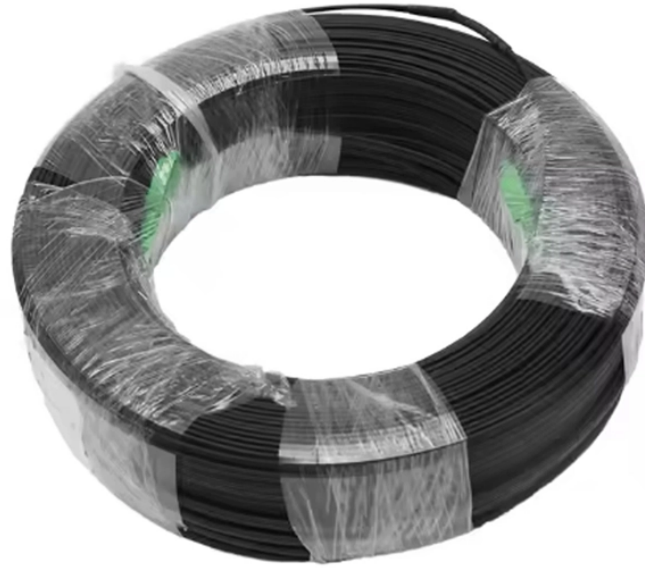

## Where to wholesale photovoltaic cable trays

Distributor of cabletrays including wire mesh, fiber, straight sectioned, and bendable cabletrays. Made from galvanized steel, carbon steel, and PVC materials. Features vary depending ...

Whether for residential rooftop setups or large solar power plants, our trays are constructed to support, organize, and protect electrical cables, enabling smooth energy transmission and reducing downtime.

Stock up on cable trays. Find the pv cable tray you need to craft customized cable management systems at work or home from Alibaba .

Our Galvanized Steel Cable Trays are engineered for utility solar mounting applications. And made of High Grade galvanized steel ZAM steel.

Shop our collection of cable tray manufacturers and fittings to find exactly what works for your project. Now serving all 50 states!

RAYTRAY solar attachment is an ETL-listed wire tray system for flat roof solar installations. It securely organizes and protects your PV wires and cables.