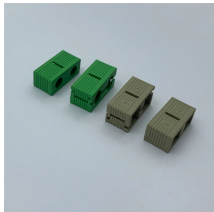

## Where to wholesale photovoltaic cable trays

Distributor of cabletrays including wire mesh, fiber, straight sectioned, and bendable cabletrays. Made from galvanized steel, carbon steel, and PVC materials. Features vary depending ...

Whether for residential rooftop setups or large solar power plants, our trays are constructed to support, organize, and protect electrical cables, enabling smooth energy transmission and reducing downtime.