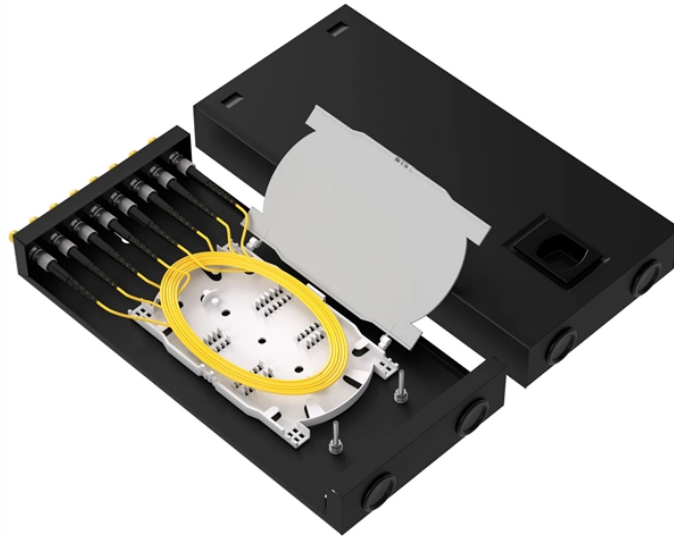

Where to buy upgraded AWG wavelength division multiplexers

Where to buy upgraded AWG wavelength division multiplexers

Wavelength Division Multiplexers (WDM) by AFL include CWDM LGX, Thin film filter CWDM, single channel OADM, DWDM LGX, Optical FTTx channel and RFoG wavelength division modules.

FIBERONE® offers a complete line of wavelength division multiplexers, including WDM, CWDM, and DWDM modules. These wavelength division multiplexers enable fiber optic networks to mux or ...

wdm module is a truncation for Wavelength-Division Multiplexing, and is currently one of the most broadly involved innovation for high-limit optical correspondence systems.

Two types are available: integrated arrayed waveguide gratings (AWG), offering low cost, compact size, and precise ITU grid alignment; and discrete filter-based WDMs, providing greater flexibility to ...