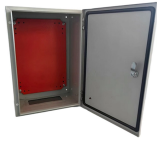

Eurostrut is the specialist in innovative and reliable cable support systems and solutions. With a wide range, including cable trays, cable ladders, protective tubes and associated accessories, we offer ...

Get inspired for your next trip to Europe. Plan your vacation to discover European culture, heritage, architecture, gastronomy and stunning landscapes.

Find out how many EU Member States there are, how big the EU economy is, how people live in the EU, and other useful facts about the EU. Discover what the EU does for citizens, how it protects rights, ...

Contact Us

For more information, pricing, or custom network solutions, please contact us:

Website: <https://www.hashherbcafe.co.za>

Email: hello@hashherbcafe.co.za

Phone: +27 63 814 7295

Address: 15 Galaxy Road, Linbro Business Park, Johannesburg, 2065, South Africa

This document is for informational purposes only. Specifications subject to change without notice.