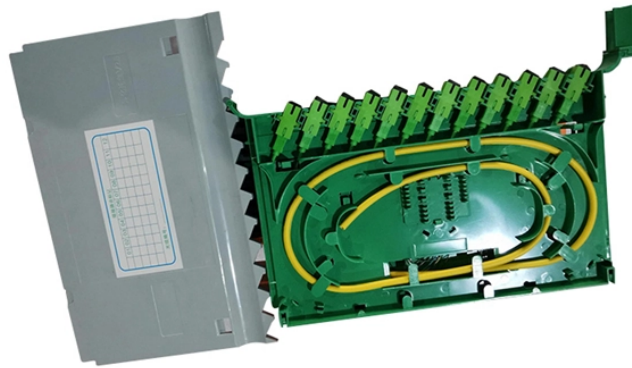

Where can I find good stainless steel mesh cable trays

Where can I find good stainless steel mesh cable trays

If you're looking for both safety and organization for your cables, our wire cable mesh tray products are perfect for you. With high durability and easy installation features, these trays simplify your work ...

Explore the benefits of Stainless Steel Wire Mesh Cable Tray systems. How to choose the right basket cable tray for your project. Get expert advice.

Stainless steel wire mesh cable trays can be customized to meet specific requirements. They are available in different sizes, forms, and fittings, allowing for a tailored solution that fits your exact needs.

The stainless steel finish protects the wire mesh cable tray from weather and rusting. Our 10-foot long wire mesh cable tray is suitable for use in almost any industrial or commercial setting, such as ...

These stainless steel wire mesh cable trays suspend cables and ensure that your important wires and cables are safely organized and out of your way. The design of these cable baskets allows for floor ...