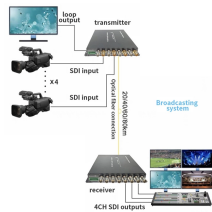

Choose from our selection of hazardous location electrical boxes, including outlet boxes and covers, weatherproof outlet boxes and covers, and more.