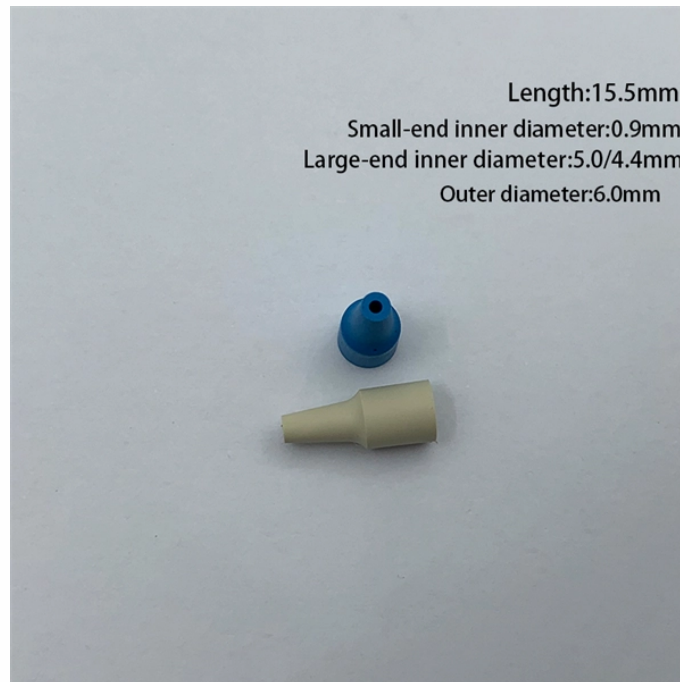

Where can I find explosion-proof and corrosion-resistant electrical distribution boxes