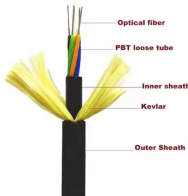

Semiconductor lasers from Sony Semiconductor Solutions Corporation (SSS) include a lineup of 3D sensing and products for applications such as optical communication, allowing us to respond to a ...