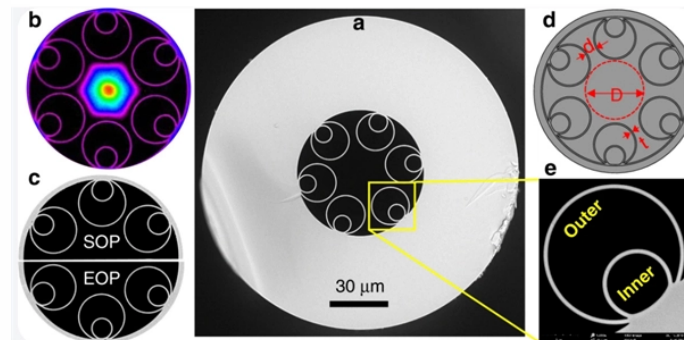

# What type of interface does the switch s optical port have

## Overview

SFP (Small Form-factor Pluggable) and QSFP (Quad Small Form-factor Pluggable) are common optical module interfaces found on switches. They support various transmission rates and. Switches come in three types: those with purely Ethernet ports, those with purely optical ports, and those with a combination of both. Switch optical modules, which convert electrical signals to optical signals and vice - versa, and optical interfaces, which serve as the physical connection points, play a pivotal role in determining the speed, distance, and reliability of data transmission. The principle is that the light enters the light-sparse medium from the light-dense medium, resulting in total reflection. Usually, there are several types such as SC, ST, FC, etc. Switches with SFP ports can.

The advantage of optical port over electrical port is that optical port uses optical fiber for transmission, and the transmission distance can reach tens of kilometers, while electrical port uses ...

SFP (Small Form-factor Pluggable) and QSFP (Quad Small Form-factor Pluggable) are common optical module interfaces found on switches. SFP ports are small hot-pluggable module ...

Small form-factor pluggable is a hot-swappable interface used to connect network and storage switches and transfer data. Switches with SFP ports can connect to fiber optic and Ethernet ...

The SFP port is a hot-pluggable interface that supports various optical transceivers, including SFP and SFP+ modules. It is designed to provide high-speed data transmission over long distances using ...