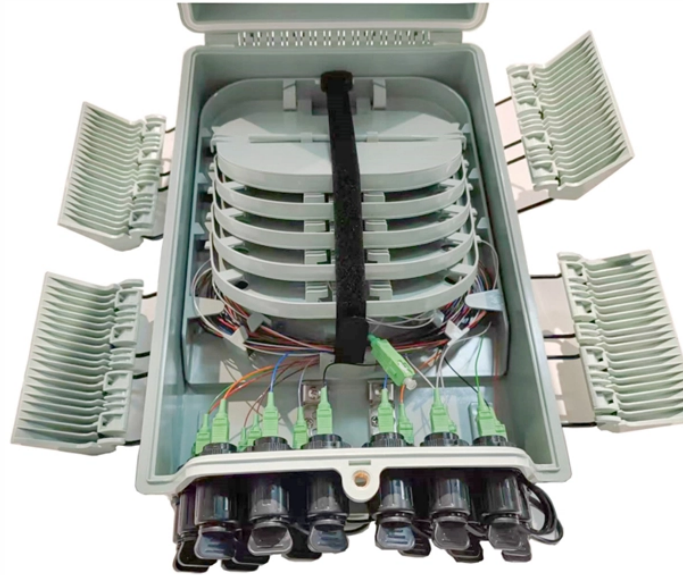

## What tools are needed for power OPPO GW fiber optic cable connectors

The bending radius of optical cable during laying process should be effectively guaranteed to avoid “gold hooks” and avoid too much tension, abrasion and too many times of twists and turns.

11 Pieces— 11-piece kits include a variety of tools to support a wide range of applications. Along with a standard wire cutter and wire stripper, there are three additional cable strippers and a ringer to ...

Used alongside your power meter, this tool injects a known signal into the fiber so you can test loss and continuity. Available in both singlemode and multimode models (or combo units).

APC Passive Optical Network Power Meter for BPON/EPON/GPON (PON-55) (0) \$472.95 Add to cart