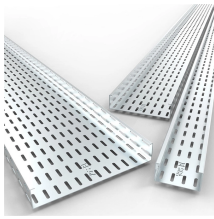

## What terminal box should I use for a 4-core fiber optic cable

The HTB8010 4 Ports FTTH Fiber Termination Box is specially designed for fiber access termination in residential or light commercial buildings. It offers mechanical protection for fiber and ...

The FTTH 4 Core DIN Rail Terminal ATB-D4-SC is a compact and efficient fiber optic termination box designed for FTTH networks. With 4-core capacity and SC adapter compatibility, it is ideal for ...

FTB-04 is an indoor terminal box called FTTX faceplate or FTTH terminal box, applied in the FTTX network to connect the drop cable and ONU devices through the fiber port.

This 100\*83\*30mm 4 port ftth termination box is sc/lc fiber wall outlet that provides fiber connectivity to your enterprise and home, ideal for wall mount and desktop application.

The 4-core fiber termination box provides a stable, protective joint between optical cable and distribution pigtails at the end of fiber cables. It is typically used in cabling work area subsystems.

SP-1602-4C fiber termination box adopts a compact plug-in design, combines a Integration, Multi-function, Modern design concept. It is of a graceful appearance and applicable for FTTX network, ...

FBR-11605 Fiber-Optic Distribution Box, 4-Core is a high quality product by Bud Industries used for electronic enclosure applications.