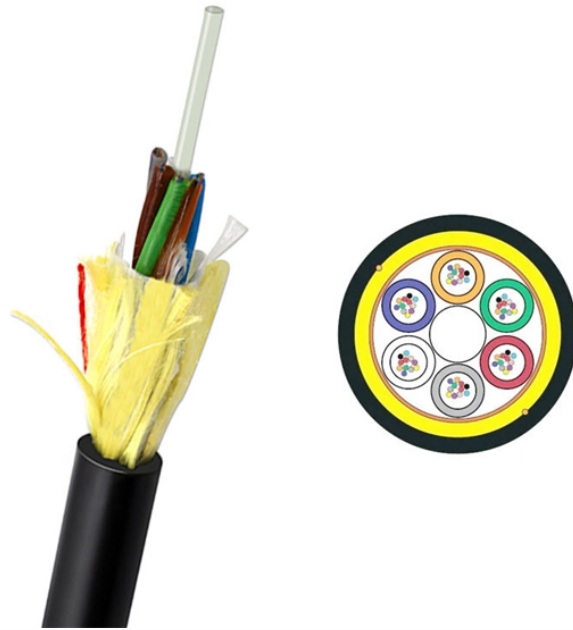

## What terminal box should I use for a 4-core fiber optic cable

## What terminal box should I use for a 4-core fiber optic cable

The HTB8010 4 Ports FTTH Fiber Termination Box is specially designed for fiber access termination in residential or light commercial buildings. It offers mechanical protection for fiber and ...

The FTTH 4 Core DIN Rail Terminal ATB-D4-SC is a compact and efficient fiber optic termination box designed for FTTH networks. With 4-core capacity and SC adapter compatibility, it is ideal for ...

FTB-04 is an indoor terminal box called FTTX faceplate or FTTH terminal box, applied in the FTTX network to connect the drop cable and ONU devices through the fiber port.

This 100\*83\*30mm 4 port ftth termination box is sc/lc fiber wall outlet that provides fiber connectivity to your enterprise and home, ideal for wall mount and desktop application.

The 4-core fiber termination box provides a stable, protective joint between optical cable and distribution pigtails at the end of fiber cables. It is typically used in cabling work area subsystems.