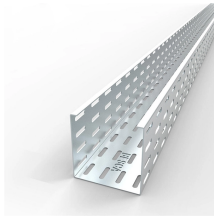

## What terminal box should I use for a 4-core fiber optic cable

The HTB8010 4 Ports FTTH Fiber Termination Box is specially designed for fiber access termination in residential or light commercial buildings. It offers mechanical protection for fiber and ...

The FTTH 4 Core DIN Rail Terminal ATB-D4-SC is a compact and efficient fiber optic termination box designed for FTTH networks. With 4-core capacity and SC adapter compatibility, it is ideal for ...

FTB-04 is an indoor terminal box called FTTX faceplate or FTTH terminal box, applied in the FTTX network to connect the drop cable and ONU devices through the fiber port.

This 100\*83\*30mm 4 port ftth termination box is sc/lc fiber wall outlet that provides fiber connectivity to your enterprise and home, ideal for wall mount and desktop application.

The 4-core fiber termination box provides a stable, protective joint between optical cable and distribution pigtails at the end of fiber cables. It is typically used in cabling work area subsystems.

SP-1602-4C fiber termination box adopts a compact plug-in design, combines a Integration, Multi-function, Modern design concept. It is of a graceful appearance and applicable for FTTX network, ...

FBR-11605 Fiber-Optic Distribution Box, 4-Core is a high quality product by Bud Industries used for electronic enclosure applications.