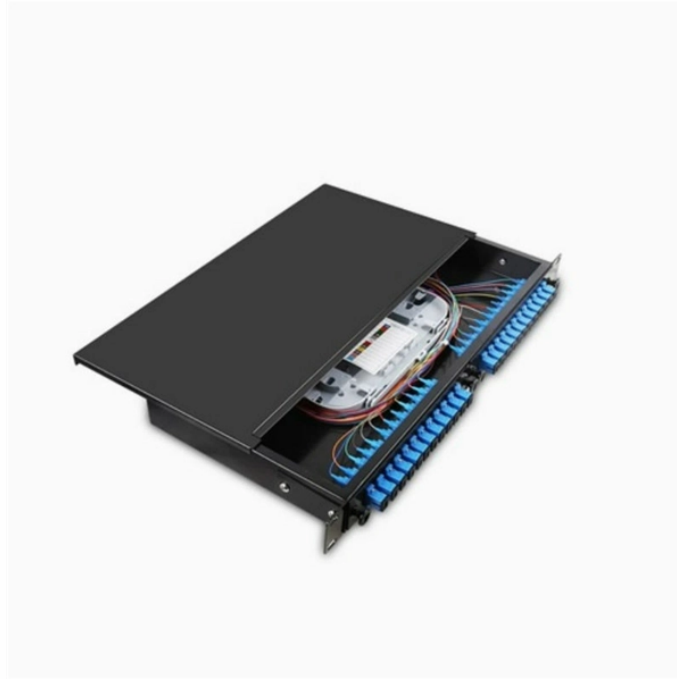

What s inside a data center server rack

What s inside a data center server rack

Learn the key Server Rack Components including switches, patch panels, servers, firewall, UPS, router, and storage units. Discover how they work together to ensure network ...

A rack elevation diagram provides a visual representation of the layout and configuration of your equipment in a data center or server room. This diagram helps technicians and network ...

A data center rack is a standardized frame structure designed to securely house IT equipment such as servers, switches, storage systems, and power distribution units. These racks ...

Be it a data center setup, home lab, or a small business network equipment deployment, it is important to know the contents of a server rack. Airflow, cable management, mounting hardware, ...

Inside a data center, a labyrinth of servers and high-tech networking gear are arranged in specialized racks, secure cabinets, and impenetrable cages.

A server rack is a standardized metal enclosure designed to mount IT equipment—servers, switches, routers, PDUs, UPS systems, storage devices, patch panels, and ...

Discover the key components of a server rack and learn how to optimize your data center with our expert guide. From equipment essentials to sizing tips, get everything you need to know!