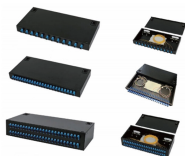

Need to manage cables? We explain grid cable trays and fiber optic raceways, their uses, benefits, and how they work together for better cable management.