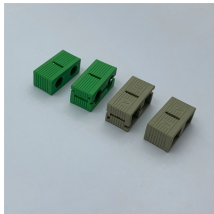

Learn what a copper busbar is, its types, electrical properties, and why it's used in switchgear, panels, and energy systems for safe current distribution.

We explains what copper cable is, how it differs from copper wire, the main types of copper cable, where it is used, how it compares with aluminum and fiber, and what to check before ...

Oxygen-Free Copper (OFC) : Created in oxygen-free environments, eliminating oxide impurities. Has marginally better conductivity than ETP but significantly higher cost - perfect for ...