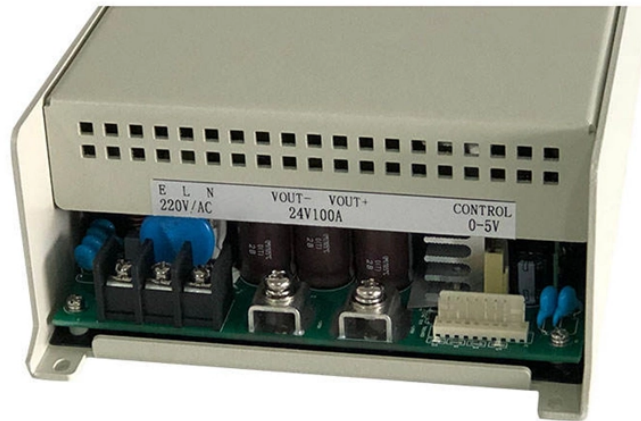

## What is the price of trough-type cable trays

A trough cable tray is a type of cable management system designed to protect and support electrical, communication, or data cables in commercial, industrial, or data center installations. Its “trough” ...