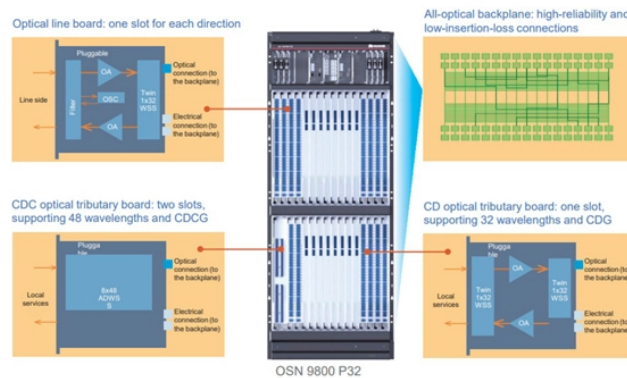

What is the model number of an 8-core single-mode fiber optic cable

Overview

The COMMSCOPE 760252030 single-mode fiber optic cable features eight tightly buffered cores encased in a durable outer jacket. Built with superior materials and precision design, this single-mode fiber cable offers exceptional bandwidth and signal integrity, making it ideal. COMMSCOPE Fiber Optic Cable Single-Mode 8-Core 760252030 is a premium-grade optical cable engineered for high-speed, long-distance data transmission. The end is stripped and fusion spliced to a single or multi-fiber trunk. The range is lighter and smaller than Multi Loose Tube alternatives and offers a robust solution capable of withstanding standard installation practices.

What is the model number of an 8-core single-mode fiber optic cable

The COMMSCOPE 760252030 single-mode fiber optic cable features eight tightly buffered cores encased in a durable outer jacket. Built to comply with international standards, this fiber cable ...

The MTP multimode fiber optic cable comes with 40G Base-SR4 8-fiber configuration for direct equipment to equipment connection to support laser optimized multimode fiber LOMMF and high ...

fiber optic cable Multi Core 8 core single mode LSZH G652D Rated 5.00 out of 5 based on 1 customer rating (1 customer review)

ELV CABLE fiber optic pigtail is normally a tight buffered fiber ...

This kind of cable is specifically used for self supporting aerial installation. The mental strength member is made up of stranded wires as the supporting part are completed with a polyethylene (PE) sheath ...