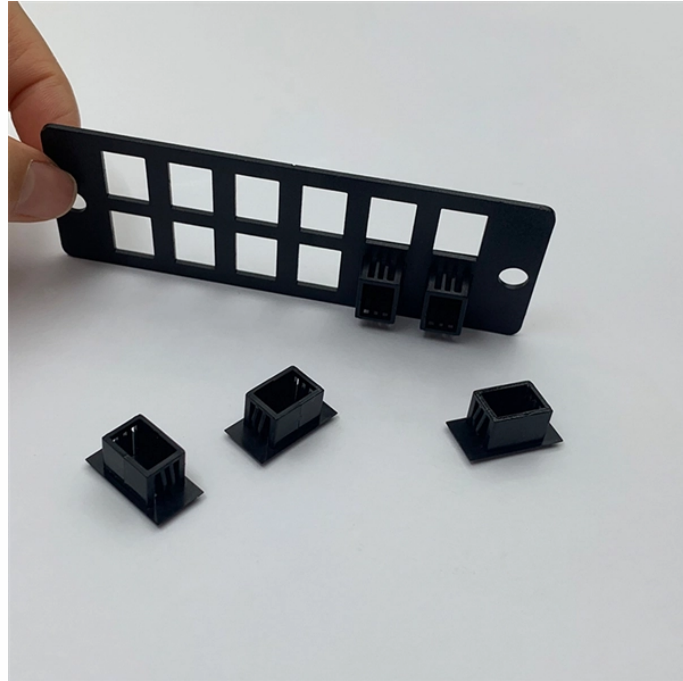

## What is the diagram of a cable tray

## What is the diagram of a cable tray

Electrical Cable Tray Layout Free Download | CAD Block DWG Electrical cable tray layout is a ready-to-use CAD block perfect for building services, industrial setups, ...

If it has excellent electrical continuity and is integrated in the installation's equipotential bonding system, a metal cable tray reduces the coupling's impact and thus contributes to good EMC of the electrical ...

Hubbell's NEXTFRAME® Ladder Tray is the effective and widely used cable runway that supports and delivers bundles of cable between cabinets, racks, and closets, along walls, and suspended from ...

Learn about effective Cable Tray Design and Layout for electrical systems. Our guide covers planning, material choice, safety, and maintenance.