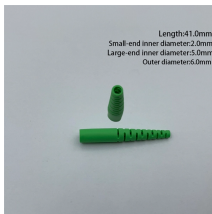

What is a fiber optic grating detector

What is a fiber optic grating detector

Based on the principle of Bragg diffraction, it is a progressive optical passive component that looks like a normal optical fiber but acts as a sensor that converts energy from mechanical into ...

A fiber Bragg grating (FBG) is a type of distributed Bragg reflector constructed in a short segment of optical fiber that reflects particular wavelengths of light and transmits all others.

FBG sensors are defined as optical sensors that utilize Fibre Bragg gratings to measure various physical parameters, offering advantages such as immunity to electromagnetic interference, lightweight ...

A Fiber Bragg Grating (FBG) sensor is a specialized device that uses light within a glass fiber to detect environmental changes. It functions by reflecting a specific wavelength of light while ...

Fiber Bragg gratings are periodic variations in the refractive index inscribed along the core of an optical fiber. These variations are created using a process involving ultraviolet laser irradiation.