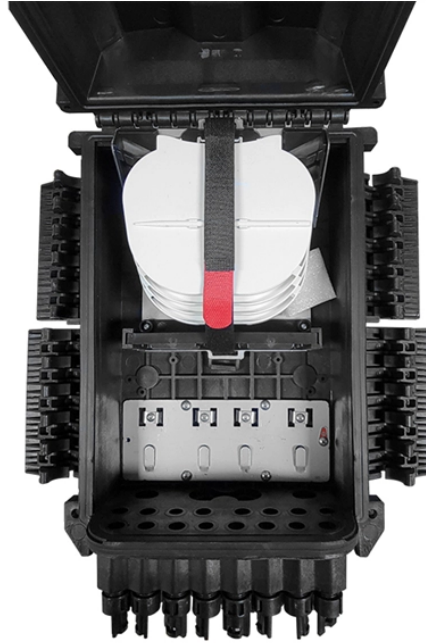

What is a ZYF distribution box

Overview

The Y-type ZY distribution box is made to guard against electrical risks from sparks. This is achieved through the presence of self-extinguishing characteristics of the components that make it up. It is suitable for places where risk factors include fire. Form 1099-R is used to report passive income, such as annuities or pensions, or distributions made from retirement plans., Ltd (hereinafter to be referred as "ZYF") has specializing in Android smart TV box, Air Mouse, wireless Keyboard, home cloud TV box with NAS and. The codes in Box 7 of your Form 1099-R indicate the type of distribution you received. To verify or get additional information, please contact The Home Depot customer service. Advanced Drainage Systems, Inc.

What is a ZYF distribution box

United Rentals is a leading provider of power distribution equipment for rent, featuring cables, transfer switches and power distribution boxes. Whether you're planning an event or managing backup power ...

Product Details About This Product Advanced Drainage Systems, Inc. (ADS) Distribution Box distributes effluent from the septic tank into various sewer and drain pipes. The effluent then ...

1. What is Box 7 in Form 1099-R? Box 7 in Form 1099-R is used to identify the type of distribution the recipient received and aids in determining the taxability of the distribution. There are approximately ...

We would like to show you a description here but the site won't allow us.

Zero insertion force (ZIF) is a type of IC socket or electrical connector that requires very little (but not literally zero) force for insertion.