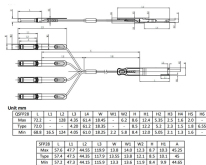

ZYF Tech Technology Co., Ltd (hereinafter to be referred as "ZYF") has specializing in Android smart TV box, Air Mouse, wireless Keyboard, home cloud TV box with NAS and another TV accessories since ...