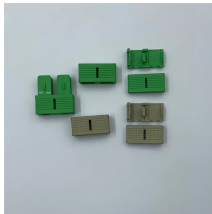

Introduction Electrical control panels and distribution boxes are the backbone of modern electrical systems. From powering homes and industrial facilities to supporting medium-voltage ...