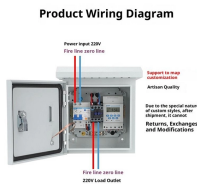

What is a VMB distribution box

Overview

One critical component that facilitates this is the Valve Manifold Box, commonly abbreviated as VMB. A VMB is an enclosed assembly that integrates multiple valves into a single manifold system, allowing for the controlled distribution of fluids from a central source to various. Our Valve Manifold Boxes are engineered to draw from a single source and distribute process gases to multiple tools or locations. This concept increases efficiency in the manufacturing or research area by reducing the required space necessary to supply multiple locations. This. Valve manifold panels (VMPs), valve manifold boxes (VMBs) and regulator panels play an important role within process piping systems, receiving gas or fluid from one or more bulk sources and then distributing it to multiple separate use points. They allow operators to consolidate control over.

Valve manifold panels, boxes and regulator panels are vital to process piping systems because they take fluid or gas from a bulk source and distribute it among multiple outlets.

One critical component that facilitates this is the Valve Manifold Box, commonly abbreviated as VMB. A VMB is an enclosed assembly that integrates multiple valves into a single ...

Valve Manifold Boxes (VMB) are designed to safely split a single Hazardous or Non-Hazardous gas supply into multiple use points. This concept increases efficiency in the manufacturing or research ...

Gas valve manifold boxes (VMBs) are designed to take a single source gas and distribute to multiple tools and be able to service components within the VMB with vent and purge features to safely ...

The Exentec Valve Manifold Box (VMB) provides safe and reliable distribution points for a gas system

What Is a VMB? A VMB is a small, wall-mounted, ventilated box containing multiple valves that distribute gases from a main supply line to various end-use equipment.