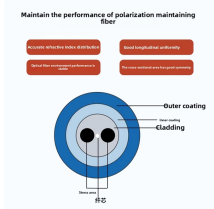

The MEPDIS-R is designed to provide electrical power distribution in a field environment. The MEPDIS-R provides a flexible, modular, recoverable, safe power distribution capability.