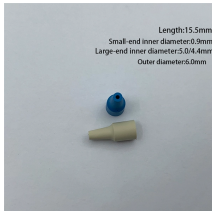

Bowling Green researchers recently conducted a poll to measure the strength of the MAGA movement in Ohio. While MAGA remains popular with older, rural, conservative, Born Again men ...