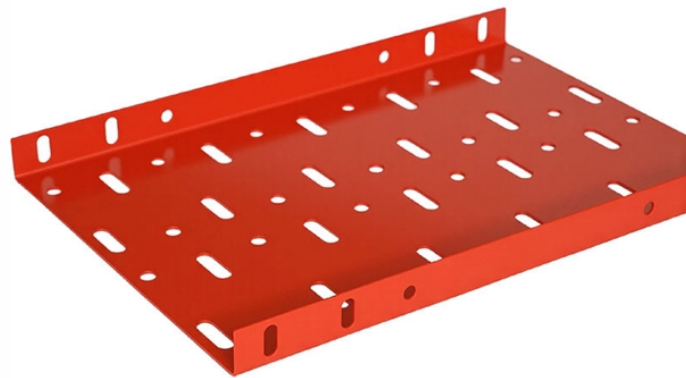

What does fiberglass cable trays in the Maldives include

Overview

Our product line includes molded & pultruded grating, handrail, ladders, structural shapes, stair treads, grating accessories, and FRP doors. These characteristics reduce shock hazard and make our FRP cable tray transparent to radio waves, radar and. Creative Enduro's stringent quality standards and composites expertise produce the leading FRP cable ladder tray systems for corrosive and demanding conditions for offshore platforms, chemical plants, oil and metal refineries, water treatment plants and more. 1, making it ideal for caustic, harsh and marine environments. It. FRP cable tray, also known as GRP tray, is a durable support system made from advanced resin and fiberglass reinforcement, designed to manage and protect cables from heat, rain, and corrosive environments. Cable tray provide reliable cable support in corrosive application.

What does fiberglass cable trays in the Maldives include

Our fiberglass cable tray gives you the load capacity of steel plus the inherent characteristics afforded by our Protrusion Technology: non-conductive, non-magnetic, and corrosion-resistant.

What is fiberglass cable tray FRP cable tray, also known as GRP tray, is a durable support system made from advanced resin and fiberglass reinforcement, designed to manage and protect cables from ...

SFSP-INTECH Fiberglass Reinforced Plastic Cable Management System is available with a full range of fittings, splices, covers, accessories and support channels of cantilever and trapeze junctions.

Our Fiberglass Cable Tray gives you the load capacity of steel, plus the inherent characteristics afforded by Pultrusion Technology: non-conductive, non-magnetic, and corrosion-resistant.

Fiberglass Cable Tray systems have been tested and proven in the harsh environment of the offshore Oil & Gas industry. Our Fiberglass Cable Tray gives you the load capacity of steel, plus the inherent ...