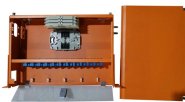

What does fiberglass cable trays in the Maldives include

Overview

Our product line includes molded & pultruded grating, handrail, ladders, structural shapes, stair treads, grating accessories, and FRP doors. These characteristics reduce shock hazard and make our FRP cable tray transparent to radio waves, radar and. Creative Enduro's stringent quality standards and composites expertise produce the leading FRP cable ladder tray systems for corrosive and demanding conditions for offshore platforms, chemical plants, oil and metal refineries, water treatment plants and more. 1, making it ideal for caustic, harsh and marine environments. It. FRP cable tray, also known as GRP tray, is a durable support system made from advanced resin and fiberglass reinforcement, designed to manage and protect cables from heat, rain, and corrosive environments. Cable tray provide reliable cable support in corrosive application.

What does fiberglass cable trays in the Maldives include

Our fiberglass cable tray gives you the load capacity of steel plus the inherent characteristics afforded by our Protrusion Technology: non-conductive, non-magnetic, and corrosion-resistant.

What is fiberglass cable tray FRP cable tray, also known as GRP tray, is a durable support system made from advanced resin and fiberglass reinforcement, designed to manage and protect cables from ...

SFSP-INTECH Fiberglass Reinforced Plastic Cable Management System is available with a full range of fittings, splices, covers, accessories and support channels of cantilever and trapeze junctions.